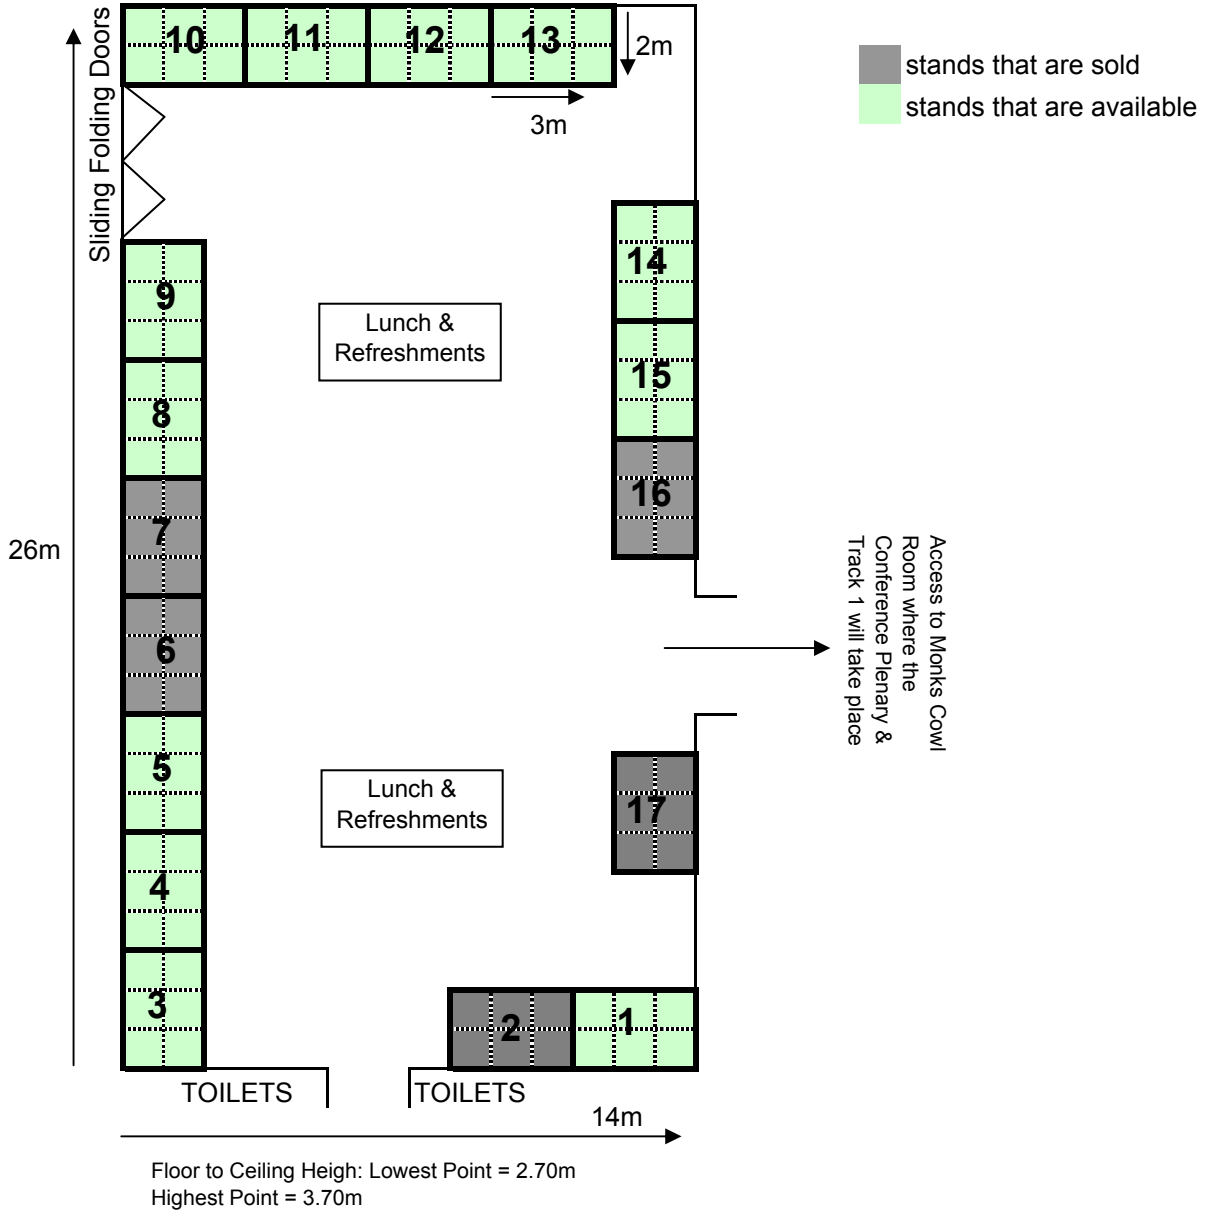

ASTD 2010 EXHIBITION
Summit Room

- All stands are 3 x 2 = 6m²
- Stand package cost is R1750/m² = R10,500 + VAT
- This includes:
 Shell Scheme; Fascia Name Board; Carpet, Plug point, 2 spotlights
 and 1 person may enjoy lunch and refreshments and 2 evening functions.
- This DOES NOT include conference attendance or any furniture.